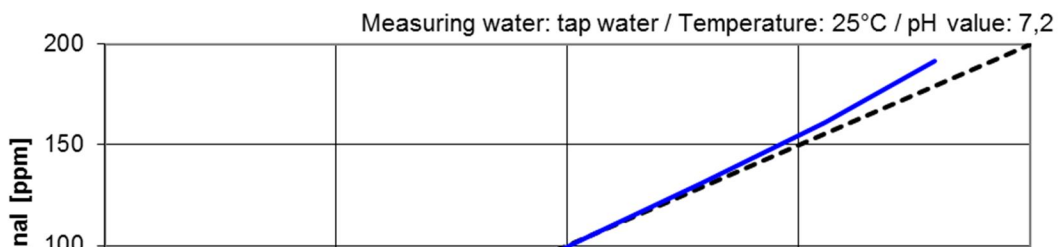

Linearity of WP10H-A12n
Measurement range 200 ppm

Linearity of WP10N-A12n
Measurement range 2000 ppm